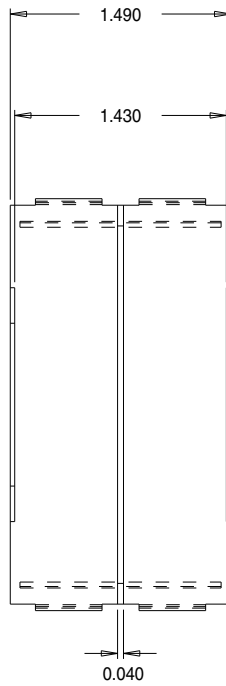

Part No. S06800

29 x 1 1/2 'S' Range Side Cover

Dimensions in inches

Issue 1