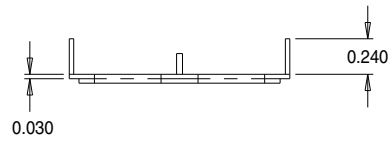

Part No. S06800

29 x 1 1/2 'S' Range Side Cover

Dimensions in inches

Issue 1